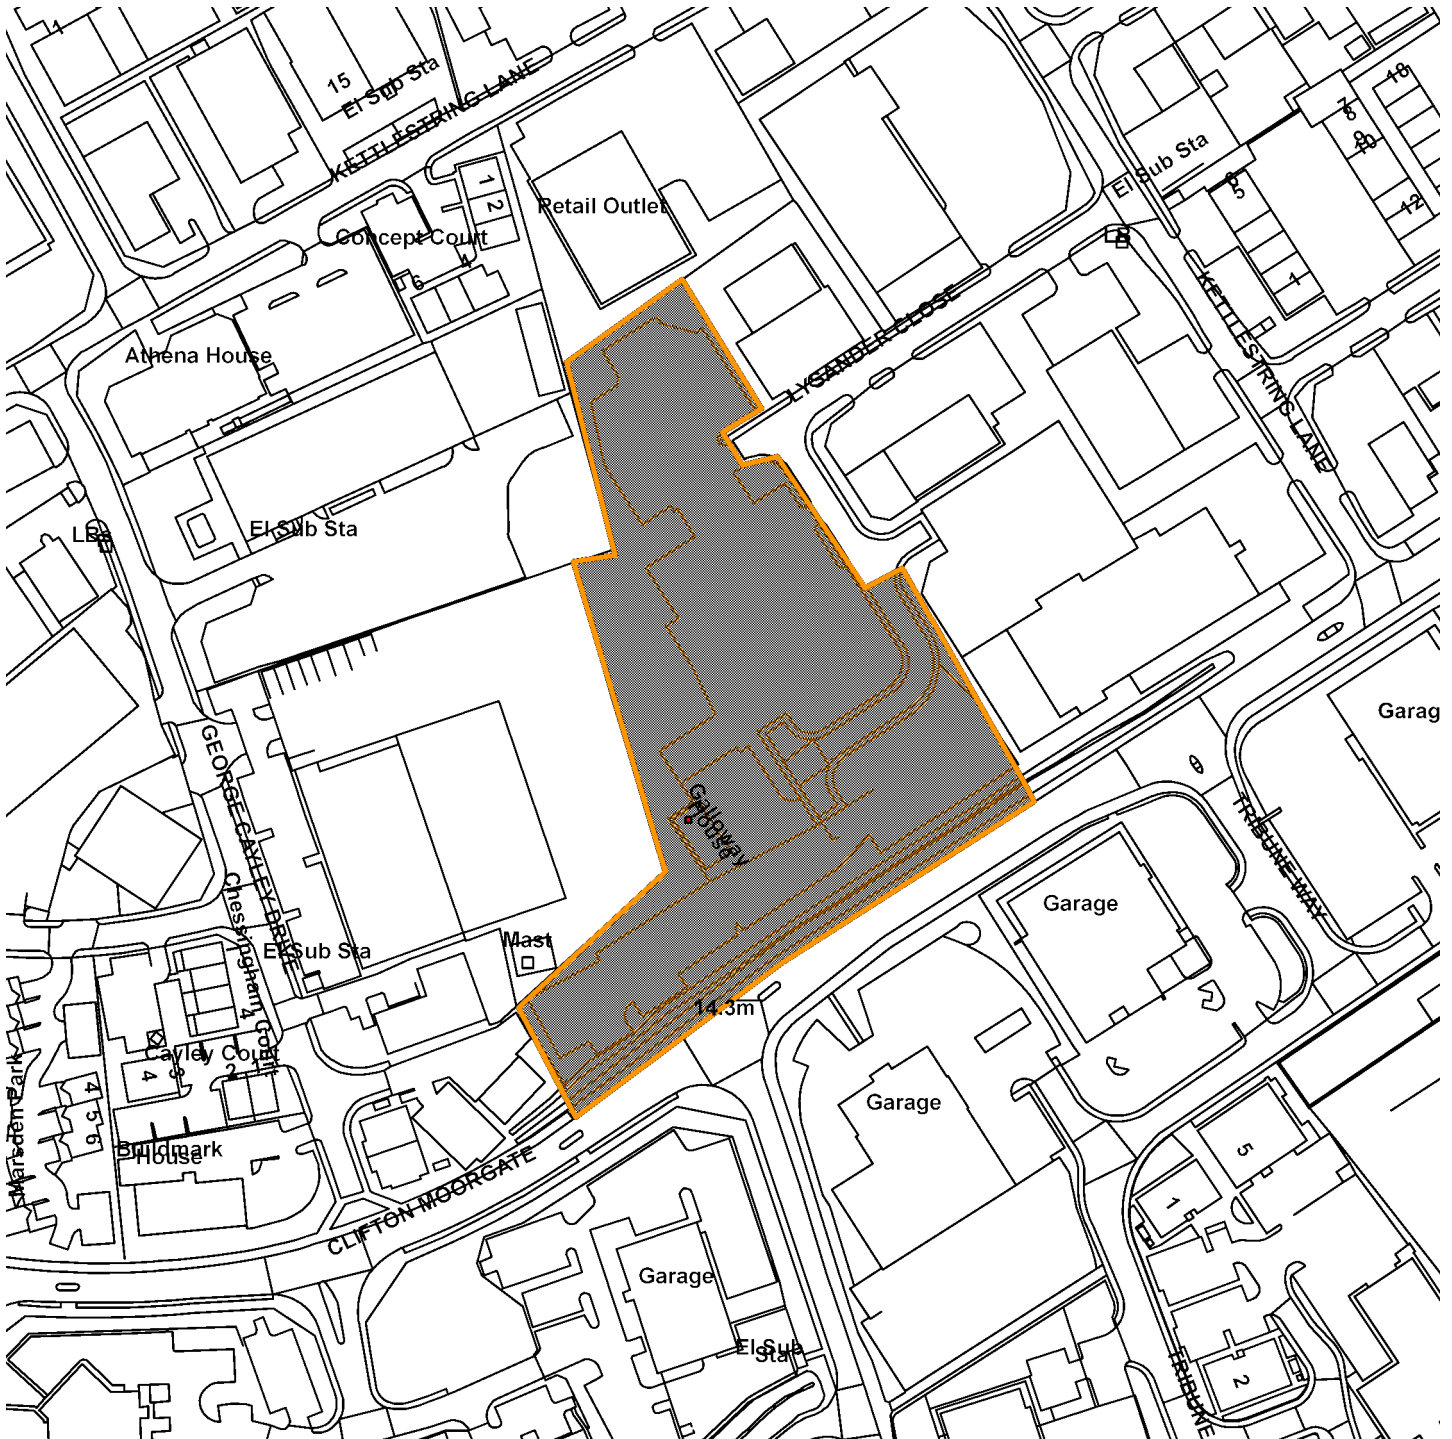

17/00886/FULM

Galloway House, Lysander Close

GIS by ESRI (UK)

Scale : 1:2283

Reproduced from the Ordnance Survey map with the permission of the Controller of Her Majesty's Stationery Office © Crown Copyright 2000.

Unauthorised reproduction infringes Crown Copyright and may lead to prosecution or civil proceedings.

Organisation	Not Set
Department	Not Set
Comments	Site Plan
Date	06 September 2017
SLA Number	Not Set